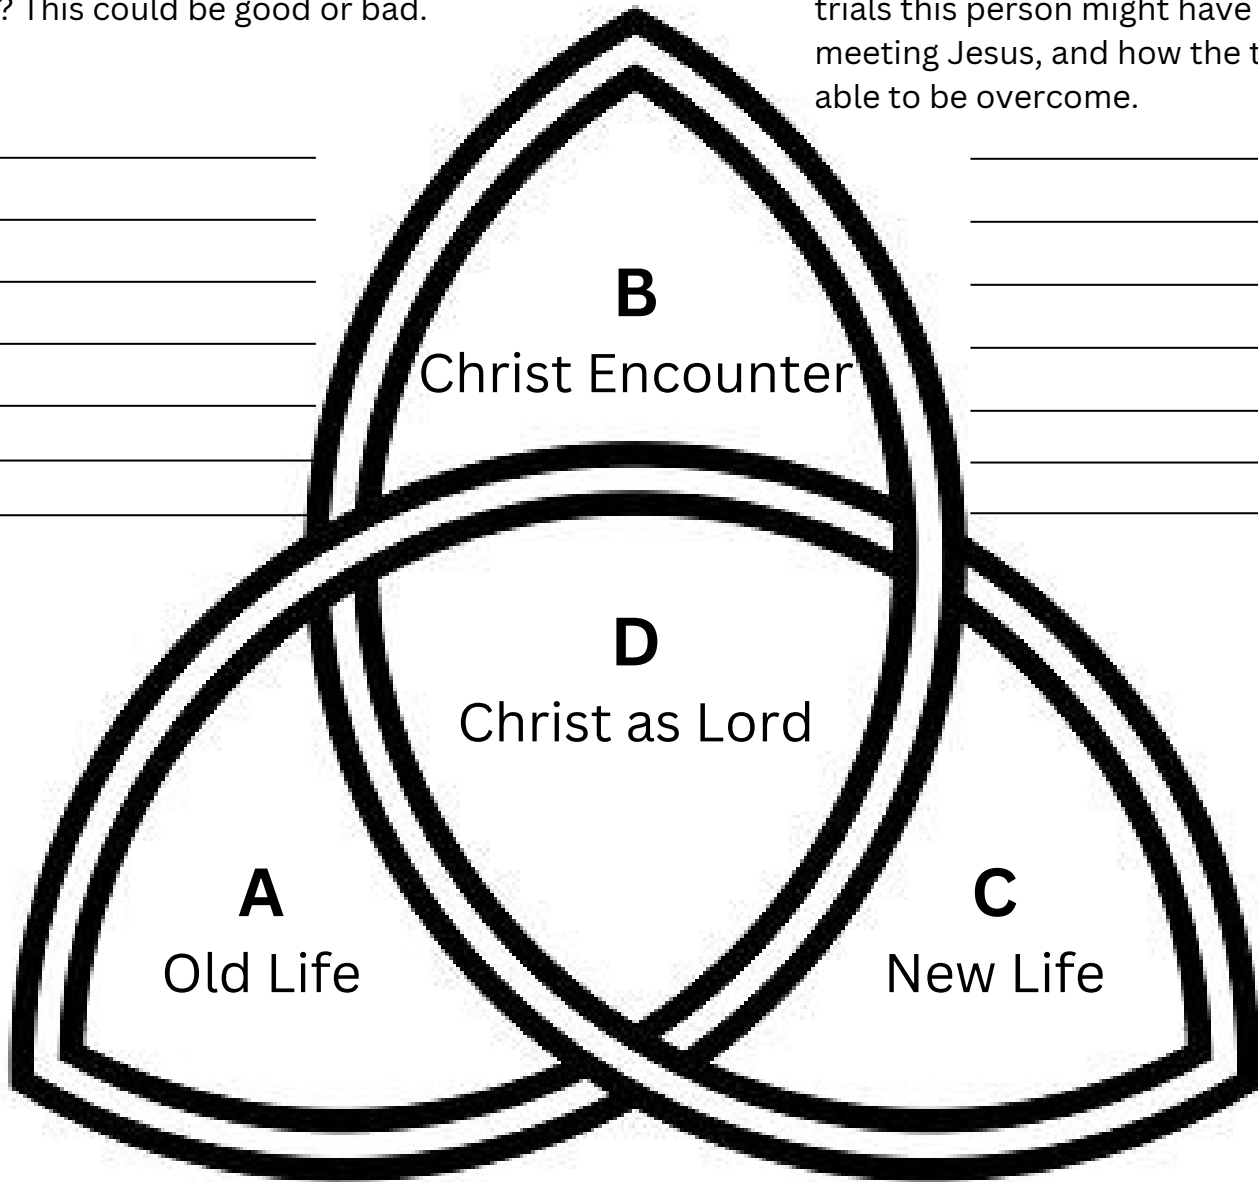

B. Christ Encounter: Write a few words about the initial meeting this character has with Jesus?

A. Old Life: What events or people in this character's life had an influence on his/her lifestyle before meeting Jesus? This could be good or bad.

C. New Life: What did the life of the character look like after Jesus became a part of his/her life? Mention any trials this person might have had after meeting Jesus, and how the trials were able to be overcome.

D. Christ as Lord: Age of Grace
